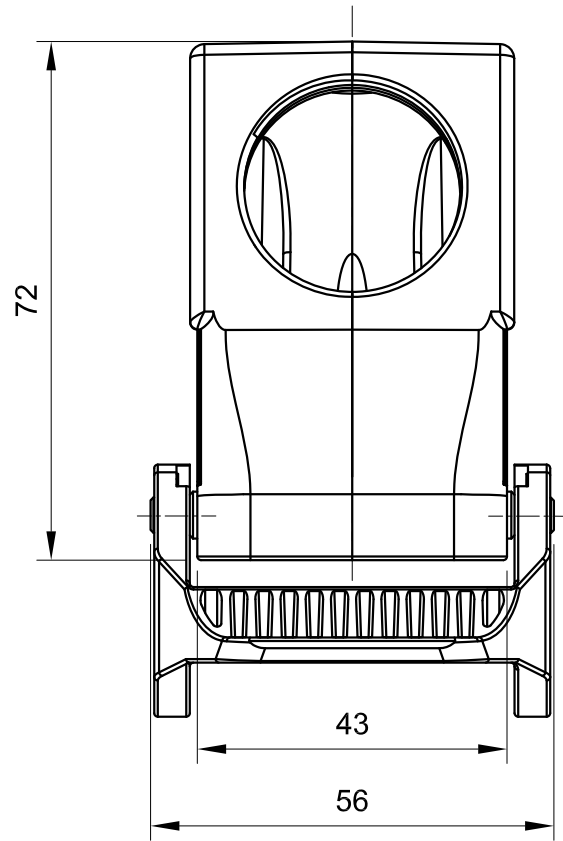

B

B

C

C

D

D

 InKonn® InKonn (Suzhou) Electric Technology Co.,Ltd.	 All Dimensions in mm Original Size DIN A4	Date 2019-12-10	Drawing No. TC4582315	Rev. A00	Scale 1:1
	Part No. 10 11 810 1123	Created by Shuxu Huang	Checked by Yiyi Luo	Page 1/1	
Type Name HB10-HSE-DL-PG21					

1

2

3

4

5

6