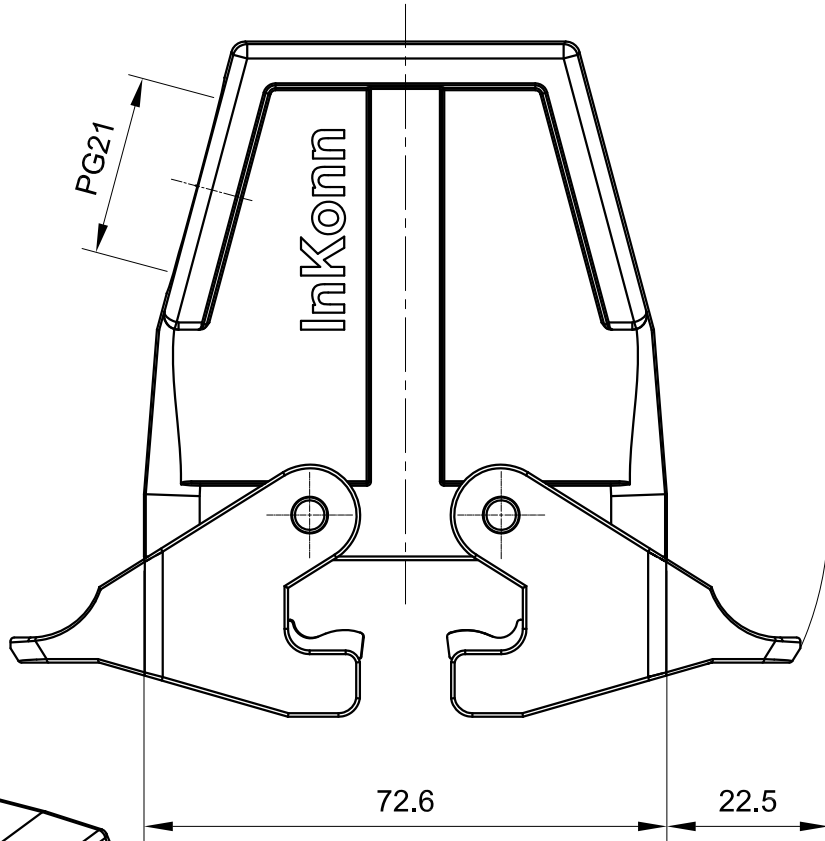

B

B

C

C

D

D

 InKonn® InKonn (Suzhou) Electric Technology Co.,Ltd.	 All Dimensions in mm Original Size DIN A4	Date 2019-12-10	Drawing No. TC4582315	Rev. A00	Scale 1:1
	Part No. 10 11 810 1123	Created by Shuxu Huang	Checked by Yiyi Luo	Page 1/1	
Type Name HB10-HSE-DL-PG21					

1

2

3

4

5

6